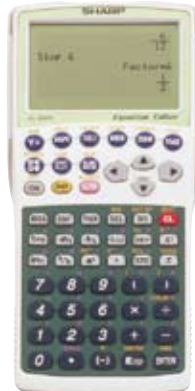

(Write View Calculator)

Write View is a feature which allows fractions, mathematical symbols & formulas to be displayed on screen, in exactly the same way they are written on paper ("Textbook- Style Display")

PC Simulator & Resource Texts, Available FREE Via Download

\$17.95 + GST
ITEM # ELW532XHBSL

**2 YEAR
REPLACEMENT
WARRANTY**

SHARP EL506WBBK

- 2 line LCD screen with upper 12 digit/lower 10 digit (mantissa) + 2 (exponent) digit
- Up to 469 functions
- Direct Algebraic Logic
- List Calculations
- Constant/chain calculations
- Multi-line playback recalls any of the last 142 steps
- Numerical derivative
- Formula memory
- Solver function, Matrix function
- 3-digit punctuation
- 2-key roll-over- Fraction calculations
- 9 memories
- Sturdy, stylish design with hard cover to protect calculator from damage
- Durable plastic buttons
- Power Source: Twin power (Solar and LR44 X 2 batteries)
- Dimensions: 80w x 154d x 13h mm

\$23.95 + GST
ITEM # 506WBBK

**2 YEAR
REPLACEMENT
WARRANTY**

STUDENT GRAPHING CALCULATORS

SHARP EL9900

- Reversible keyboard to support lower (7th-10th) to higher (10th-12th) grade range
- Function menu optimized according to keyboard which is face up
- Functions: Equation editor, Playback, ANS, Pi, +/-, EXP, Xth Power, Xth Root, Trigonometric, n!, nPr, nCr, Random, Fraction calc, Degree conversion, DEG <-> DMS conversion, List, Numerical derivative, Numerical integral 1/2 variable STATS, 10 Regression model
- Display: 22 digit x 8 line (132 x 64 dot) LCD
- Number of functions (827)
- Memory: 64kb
- Power Source: AAA x 4, CR2032 x 1 (back up)
- Dimensions: 86w x 183d x 23h mm